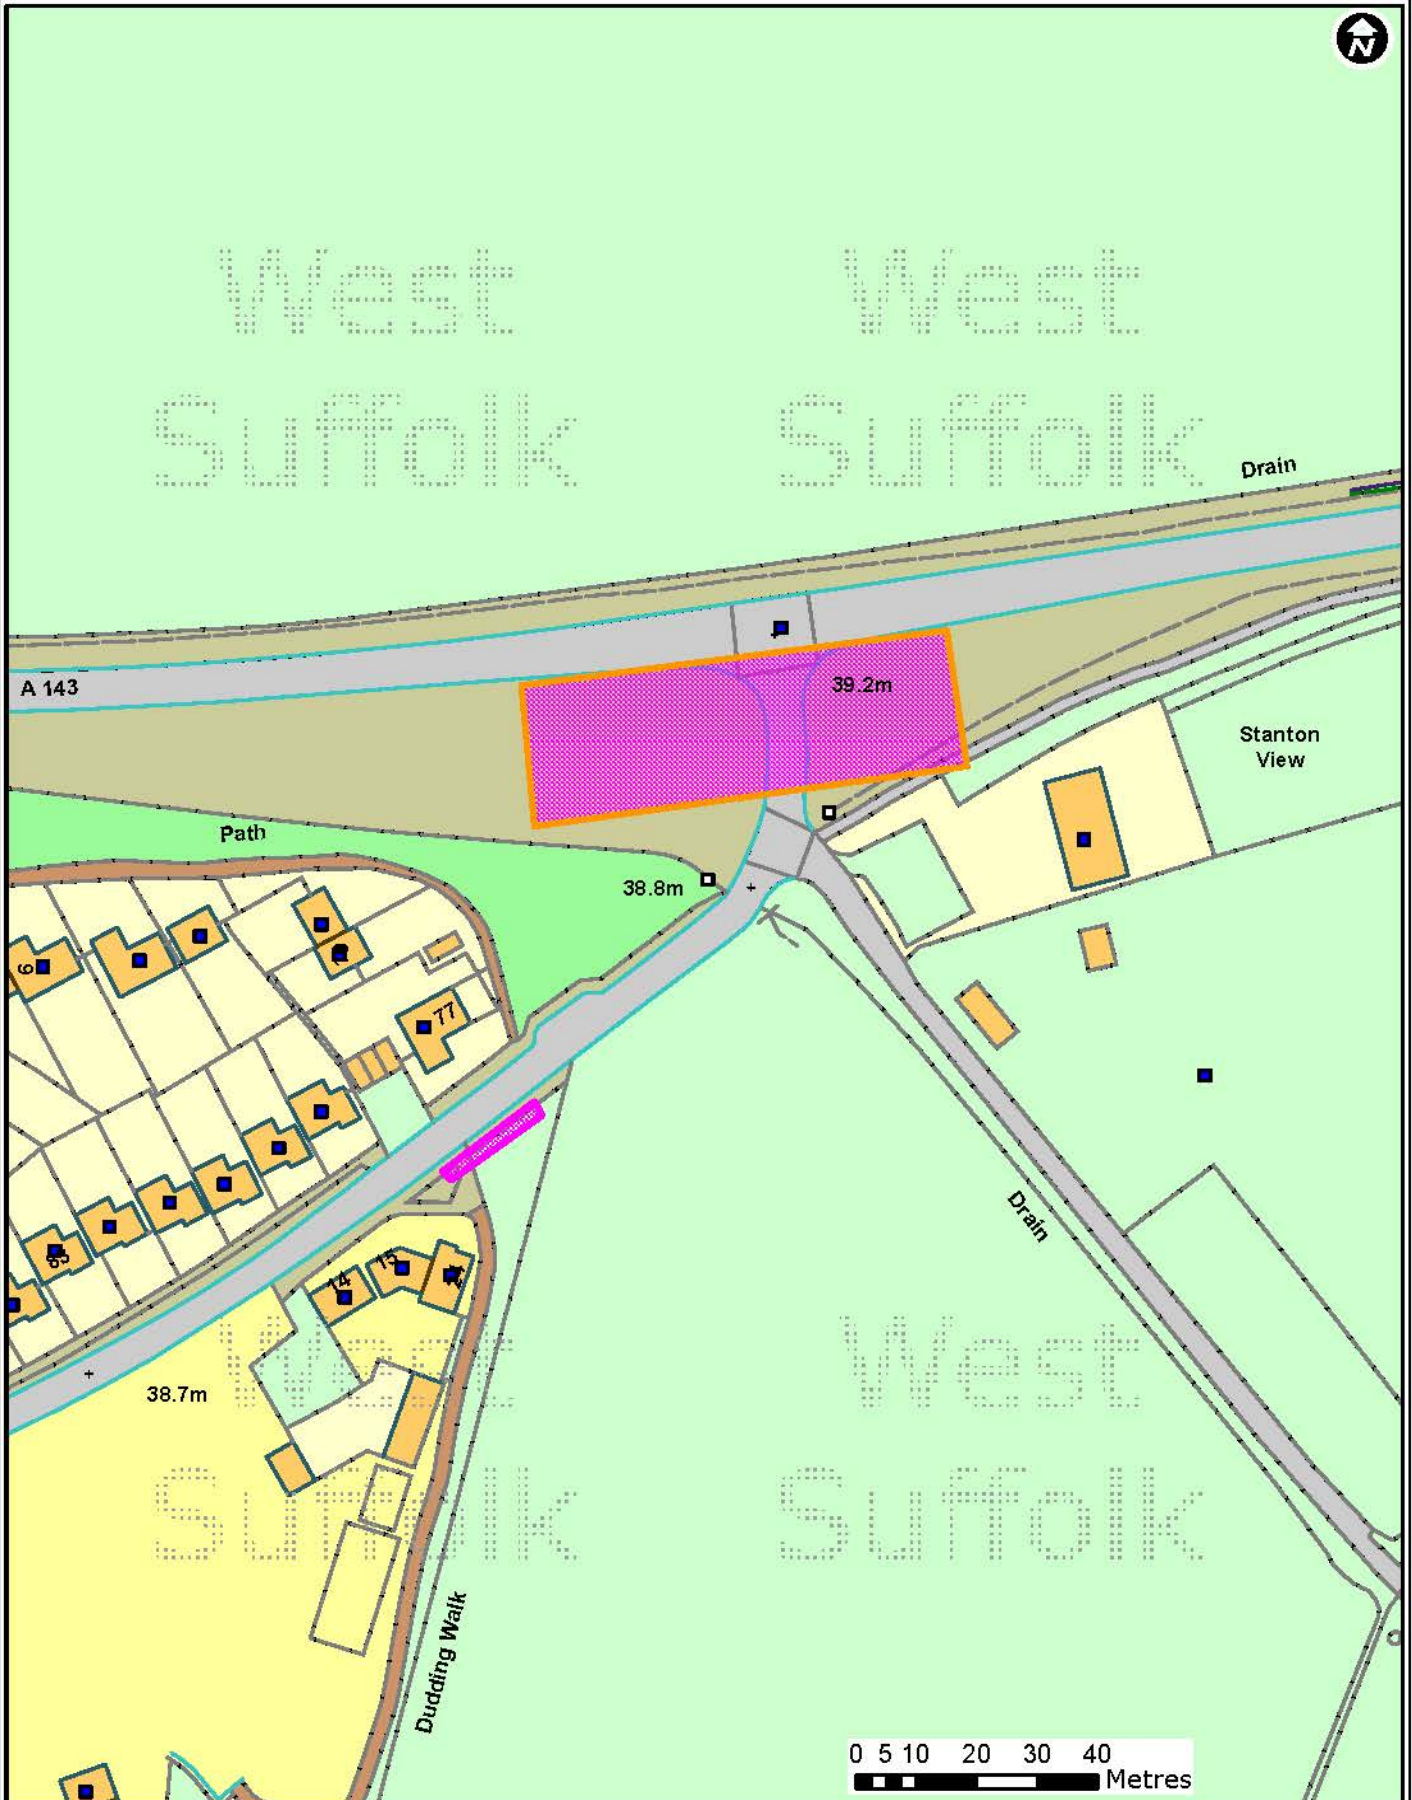

**DC/15/1656/ADV**

Land at Hepworth Road, Stanton

West Suffolk West Suffolk

Forest Heath • St Edmundsbury

**West Suffolk**  
working together

© Crown Copyright and database rights 2015 Ordnance Survey 100019675/100023282. You are not permitted to copy, sub-license, distribute or sell any of this data to third parties in any form. Use of this data is subject to terms and conditions. See [www.westsuffolk.gov.uk/disclaimer.cfm](http://www.westsuffolk.gov.uk/disclaimer.cfm).

**Scale: 1:1,250**  
**Date: 17/12/2015**